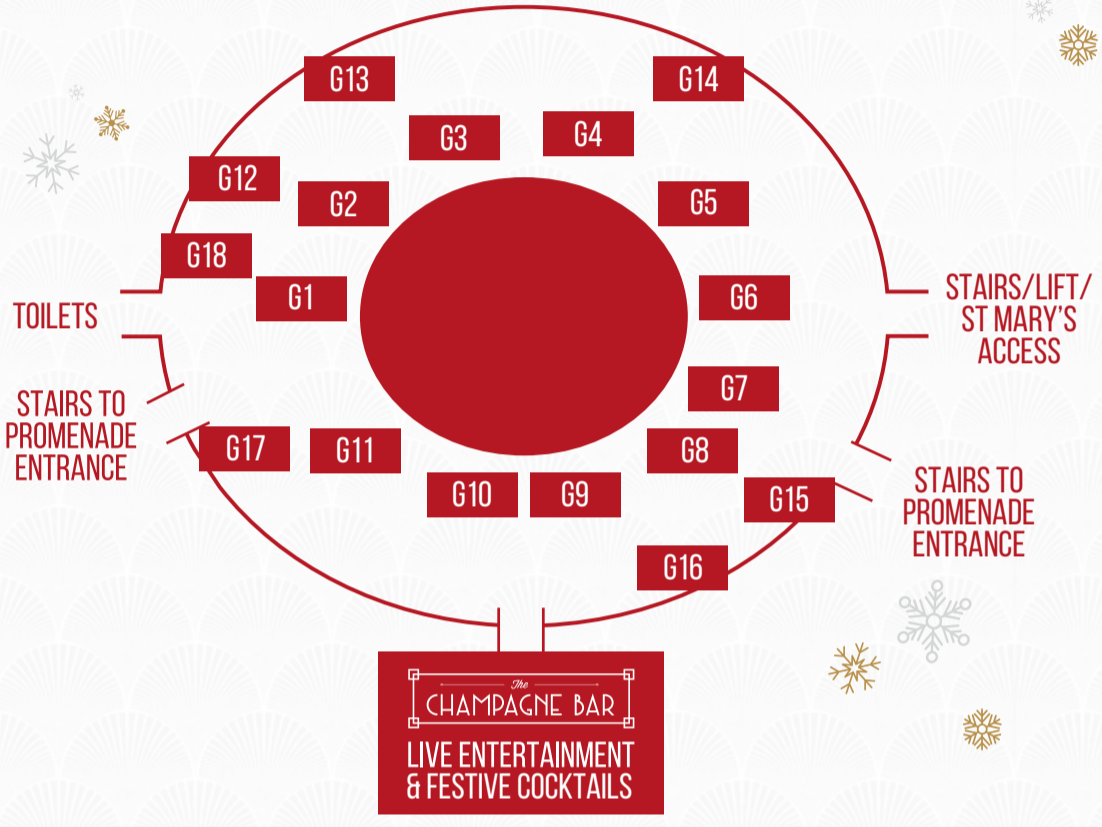

CHRISTMAS MARKET

The CHAMPAGNE BAR
LIVE ENTERTAINMENT & FESTIVE COCKTAILS

The CHAMPAGNE BAR
LIVE ENTERTAINMENT & FESTIVE COCKTAILS

ST. MARY'S LIGHTHOUSE SUITE

- | | |
|---|---|
| S1 Helen Nicholson Illustration
Prints, cards, gift tags, decorations | S11 Katherine Hodgkinson
Wire flower displays |
| S2 Fred's Forrest
Products made from reclaimed wood | S12 Shaped By Waves
Jewellery |
| S3 La CookShop
Cook wear, cups, gifts | S13 A City by the Sea
Coastal prints, accessories |
| S4 Alnwick Soap Co
Handcrafted soaps, skincare | S14 Green Ginger Glass
Glass artwork, homeware, jewellery |
| S5 Adventure into Art
Fairy doors | S15 Lamps, Camera, Action
Upcycled, repurposed lamps |
| S6 The Aromatary
Wax melts & home fragrances | S16 The Marlowe Clinic
Face mapping |
| S7 Trouville Stichkits
Cross stitch kits | S17 Fenwicks's
Personal shopping experience |
| S8 Emily Ward Art
Framed tiles, greeting cards, magnets | S18 Plantopia
Plants |
| S9 Spanish City | S19 Be Creative
GrateMate |
| S10 Chic Sister
Women's accessories | |

More stores to be announced

New Year's Eve Gala Dinner

1910 & The Champagne Bar

Celebrate New Year's Eve in true style and sophistication. Starting with a glass of Champagne and canapés, let us guide you through an exquisite eight-course dinner.

New Year's Eve at Trenchers

Celebrate New Year's Eve at the award-winning Trenchers. Guests of this event will enjoy a delicious set menu and live entertainment. The evening will be split into two sessions for family-friendly dining and adults & older children.