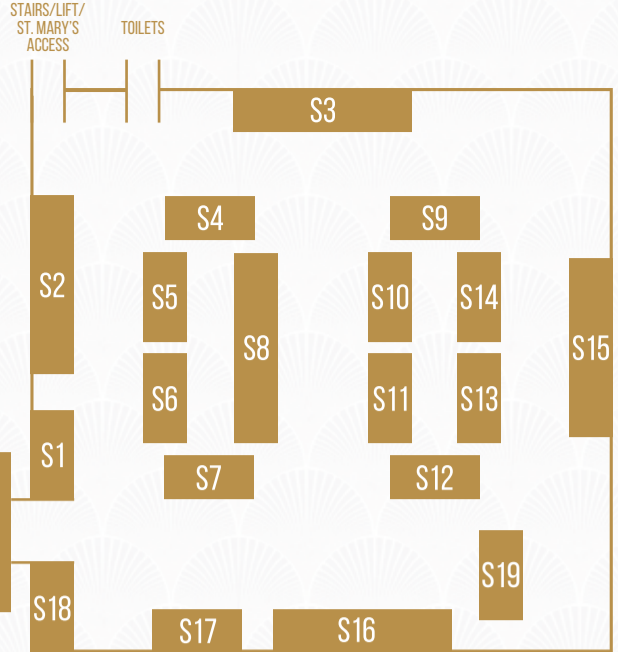

CHRISTMAS MARKET

The CHAMPAGNE BAR
LIVE ENTERTAINMENT & FESTIVE COCKTAILS

The CHAMPAGNE BAR
LIVE ENTERTAINMENT & FESTIVE COCKTAILS

ST. MARY'S LIGHTHOUSE SUITE

- | | |
|---|---|
| S1 Helen Nicholson Illustration
Prints, cards, gift tags, decorations | S11 Katherine Hodgkinson
Wire flower displays |
| S2 Fred's Forrest
Products made from reclaimed wood | S12 Shaped By Waves
Jewellery |
| S3 La CookShop
Cook wear, cups, gifts | S13 A City by the Sea
Coastal prints, accessories |
| S4 Alnwick Soap Co
Handcrafted soaps, skincare | S14 Green Ginger Glass
Glass artwork, homeware, jewellery |
| S5 Adventure into Art
Fairy doors | S15 Lamps, Camera, Action
Upcycled, repurposed lamps |
| S6 The Aromatary
Wax melts & home fragrances | S16 The Marlowe Clinic
Face mapping |
| S7 Trouville Stichkits
Cross stitch kits | S17 Fenwicks's
Personal shopping experience |
| S8 Emily Ward Art
Framed tiles, greeting cards, magnets | S18 Plantopia
Plants |
| S9 Spanish City | S19 Be Creative
GrateMate |
| S10 Chic Sister
Women's accessories | |

More stores to be announced

New Year's Eve Gala Dinner

1910 & The Champagne Bar

Celebrate New Year's Eve in true style and sophistication. Starting with a glass of Champagne and canapés, let us guide you through an exquisite eight-course dinner.